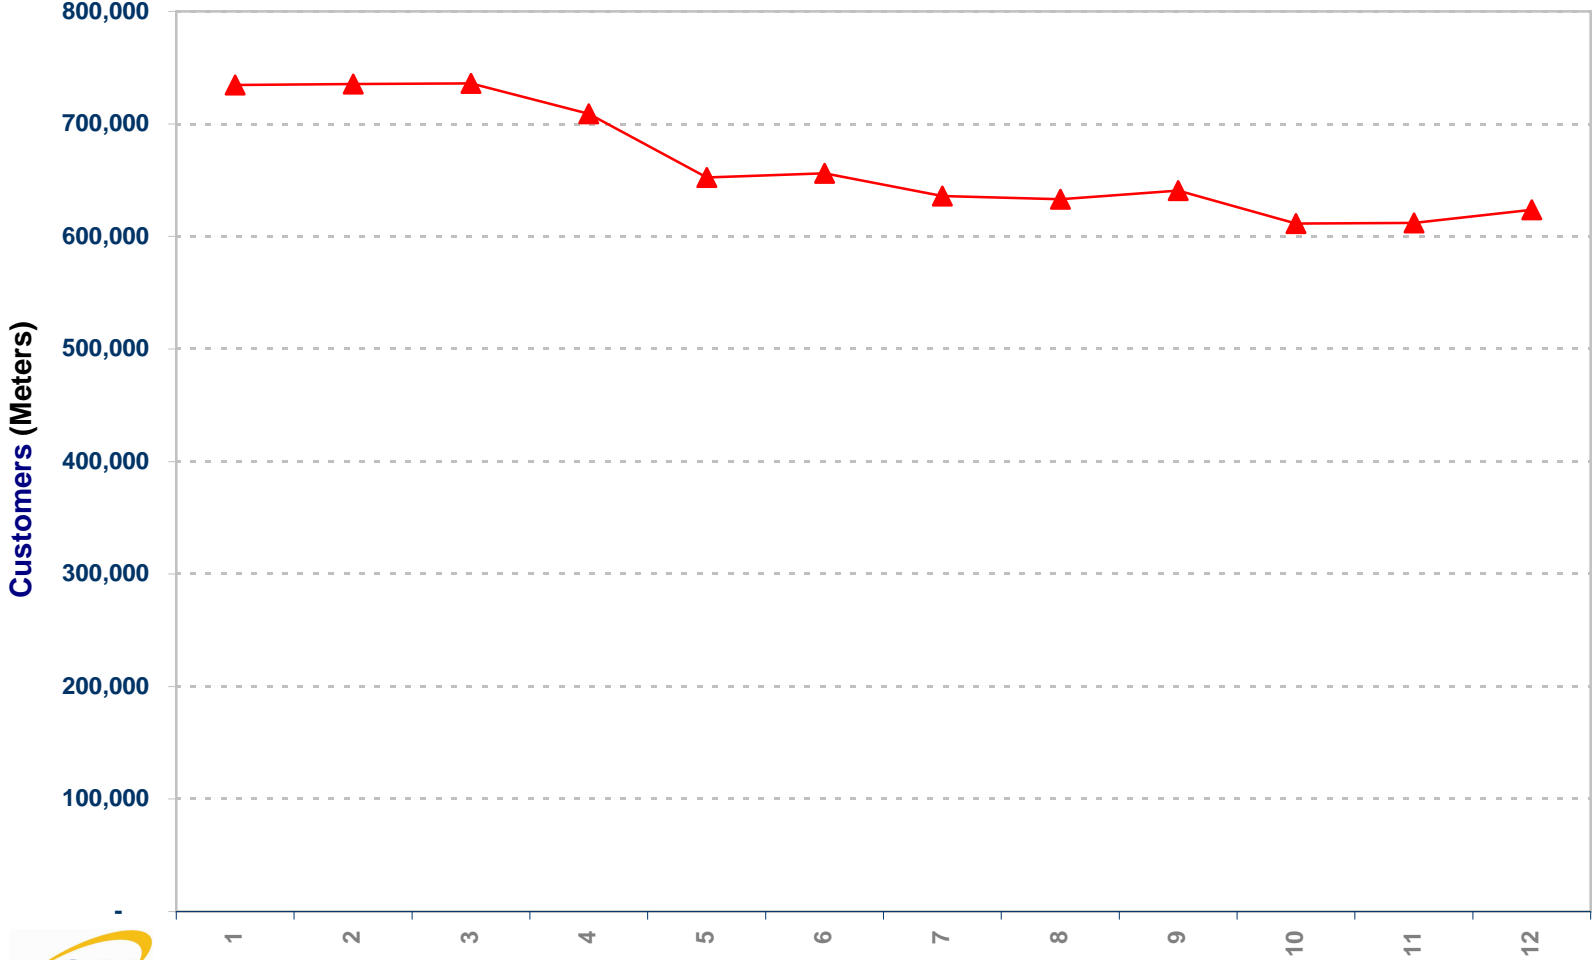

Meters Per Month

Copyright © The SPI Group Inc. 2005. All Rights Reserved.